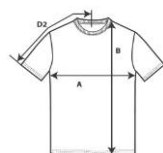

GILDAN®

64000

Softstyle Adult T-Shirt

DETAILS

Weight
Content
Features

153.0 G/SqM (White 144.0 G/SqM)
100% Combed Ring Spun Cotton
Eurofit - sleeker fit in shoulder and sleeve
Semi-fitted
High stitch density for smoother printing surface
Seamless twin needle 3/4" collar
Taped neck and shoulders
Tear away label
Rolled forward shoulder
Twin needle sleeve and bottom hems
Quarter-turned to eliminate centre crease

Sizes
Case Packs

S-3XL
S - 2XL 72 PIECES
3XL 36 PIECES

Colours
SKU's

55
305

SPECIFICATIONS

Centimeters	Tol-	Tol+	S	M	L	XL	2XL	3XL
Chest (A)	2.540	2.540	45.720	50.800	55.880	60.960	66.040	71.120
Length from HPS (B)	2.540	2.540	71.120	74.295	76.835	79.375	82.550	85.090
Sleeve length (centre back) (D2)	2.540	2.540	40.005	43.180	46.355	49.530	52.705	55.880
Inches	Tol-	Tol+	S	M	L	XL	2XL	3XL
Chest (A)	1.000	1.000	18.000	20.000	22.000	24.000	26.000	28.000
Length from HPS (B)	1.000	1.000	28.000	29.250	30.250	31.250	32.500	33.500
Sleeve length (centre back) (D2)	0.750	0.750	15.750	17.000	18.250	19.500	20.750	22.000